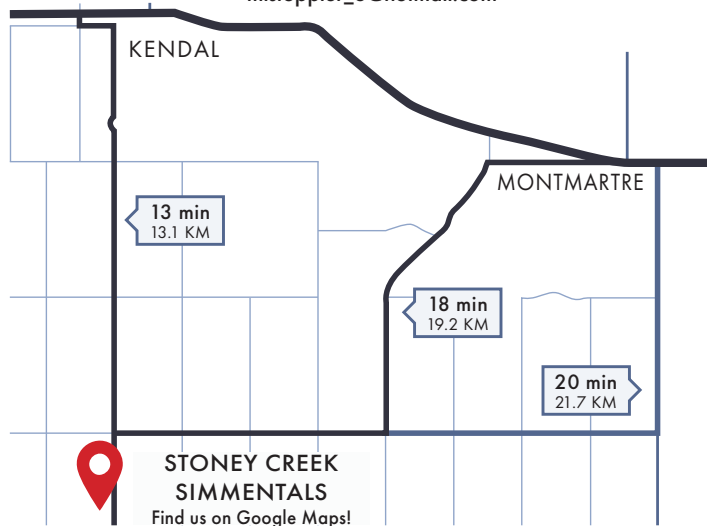

FROM THE DESK AT T BAR C

Welcome to the Stoney Creek Simmental Bull & Female Sale.

Hosted by the Sebastian family of Stoney Creek, this event brings together a strong set of Simmental genetics backed by their programs committed to producing functional, high-quality cattle for today's beef industry. The Sebastian family has worked diligently to build a herd focused on performance, maternal strength, and the kind of structural integrity that ensures longevity and productivity.