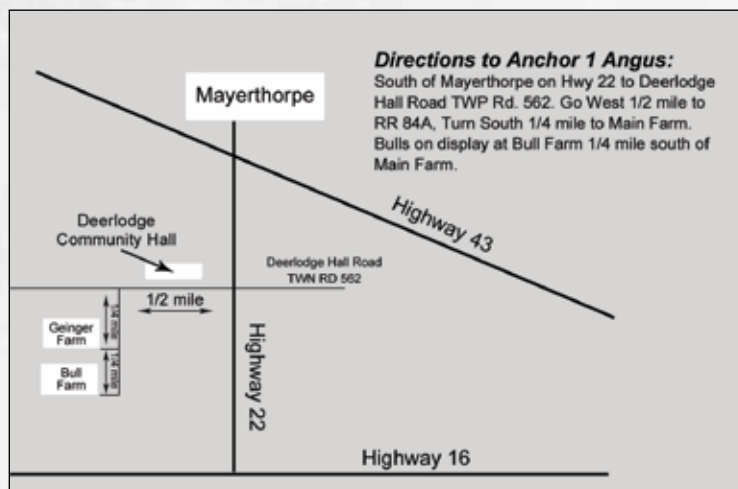

100% Guarantee:

All bulls are guaranteed to be satisfactory breeders in accordance with CAA guidelines. Should a problem occur, barring physical injury or mismanagement, a bull of equal value will be provided or a credit will be issued towards the purchase of another bull. We guarantee you will have a bull to service your cows.

Bull Development & Delivery:

Option A: Bulls can be picked up at the farm sale day. We will be offering a $100 discount off each bull picked up at the farm from April 11, 2026 to April 30, 2026.

Option B: At the buyer's option and risk, the bulls can stay at Anchor 1 and will be delivered within 500 km of Mayerthorpe. We will do our utmost to deliver them right to your yard. This will be done at the convenience of Anchor 1.

Option C: Anchor 1 will keep the bulls free of charge until May 1st. At this time the buyer must pick up bulls from the farm.

ALL BULLS STAYING AT ANCHOR 1 MUST BE INSURED.

Volume Buyer Discount:

- 2 Bulls . . . 2% discount
- 3 Bulls . . . 3% discount
- 4 Bulls . . . 4% discount
- 5 Bulls and over . . . 5% discount

Catalogue Information & Announcements

Missing EPD information and pending registrations will be posted on www.anchor1angus.com as soon as the Angus Assoc. makes them available.

*View Sale Catalog & Videos Online at:
www.anchor1angus.com*

Calving Ease Scores

- ★★★★ Recommended for heifers
- ★★★ Recommended for well developed heifers & young cows
- ★ Recommended for cows