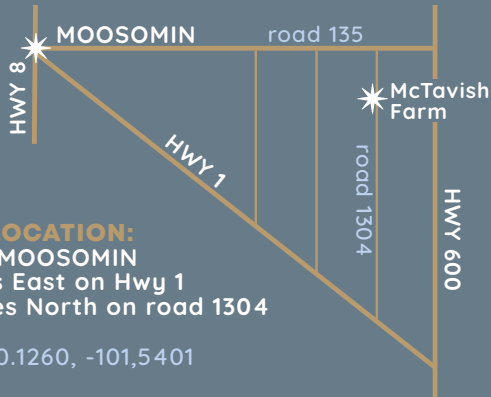

## BOHRSON MARKETING:

Cody Haney 403-845-8806  
 Jaxon Payne 306 830-0456

**SALE LOCATION:**  
 FROM MOOSOMIN  
 6 miles East on Hwy 1  
 2.5 miles North on road 1304

GPS: 50.1260, -101.5401