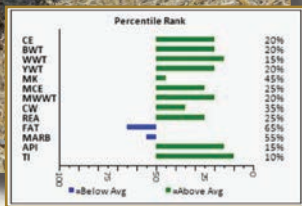

Superiority has been a favorite since a young age, with a bold blaze face, extraordinary muscle shape, and structure. He is square on all four corners, big topped and deep ribbed. The birth to weaning spread is what we are striving to produce, and if you are an epd's/numbers person, Superiority is at the top end 12 out of 13.

Mothered by a dark red Ellie cow who comes from one of our oldest cow families with outstanding longevity-Feet, udders and production are top notch on these cows. Last year's bull was at the top of the pen until he was injured early in the winter. Great cow family.