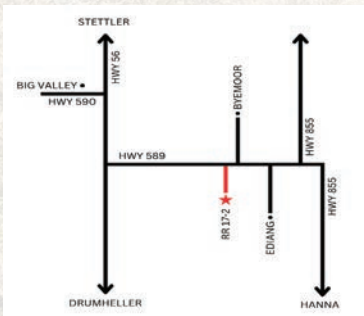

Internet Bidding Available
DLMS
www.dlms.ca

VIDEOS OF ALL BULLS AVAILABLE ON DLMS

GOOGLE MAPS: Silver Smith Farms **FACEBOOK:** Mappin Simmentals/ Silversmith Farms
WEBSITE: mappinsimmentals.com **EMAIL:** silversmithcattle@yahoo.com

Featuring 62 Red/Black Simmental Bulls

25 Commercial Replacement Heifers

2PM - BULLS PENNED FOR VIEWING
4PM - SALE TIME

Supper and hospitality immediately following the sale

AUCTIONEER:

Dean Edge.....403-704-0280

SALE DAY PHONES:

Maureen.....403-321-0501
Eric.....403-820-6599
Trevor Duke.....403-740-5753
Kirk Goldsmith.....403-575-5654
Justin Gattey.....403-963-1334

BOHRSON MARKETING:

Darryl Snider.....780-385-5561
Jaxon Payne.....306-830-0456

INSURANCE:

Insurance coverage will be available sale day.

VOLUME DISCOUNT:

purchase 3 or more bulls and receive 5% off your total purchases

HEALTH PROGRAM:

All bulls are palpated, scrotal measured and semen evaluated. All are on a full herd health program. This includes Bovi-Sheild, Inforce, 8-way, & One-shot. Bulls remaining on the farm after the sale will be cared for to the best of our ability, however if vet costs are incurred due to sickness or injury, these costs will be the responsibility of the purchaser. All bulls offered for sale have passed a semen evaluation. All heifers are under the above mentioned vaccination program, and will be palpated prior to the sale.

DELIVERY:

Bulls picked up on sale day or prior to March 15, 2025 will receive $100 cash or $250 sale credit to the 2026 sale. Delivery will commence following the sale at Silver Smith Farms Ltd.'s convenience; We will do our best to accommodate you. Bulls will be delivered to central points across Western Canada free of charge, and we will do our very best to get them right to your yard. Delivery of bulls going to the USA and Eastern Canada will be cost shared-please contact us prior to the sale and we can discuss details. **ALL BULLS KEPT AT SILVER SMITH FARMS LTD. AFTER THE SALE MUST BE INSURED. HEIFERS** to be picked up by the buyer, no later than March 6, 2025.

OUR BULLS ARE AFFORDABLE:

98% of our bulls sell to Commercial Cowboys. 2/3 of our bulls go to repeat customers.