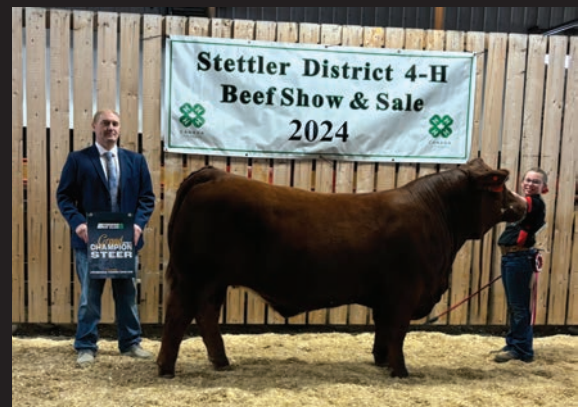

Silver Smith Farms Ltd.

BOX 177

BYEMOOR AB

TOJ 0L0

*Thank you to Hanna Motor
Products
for purchasing Tulsa's 2024 Stettler
District Champion Steer*

Thank you to our 2024 Customers and Friends

DENOTES REPEAT BUYER