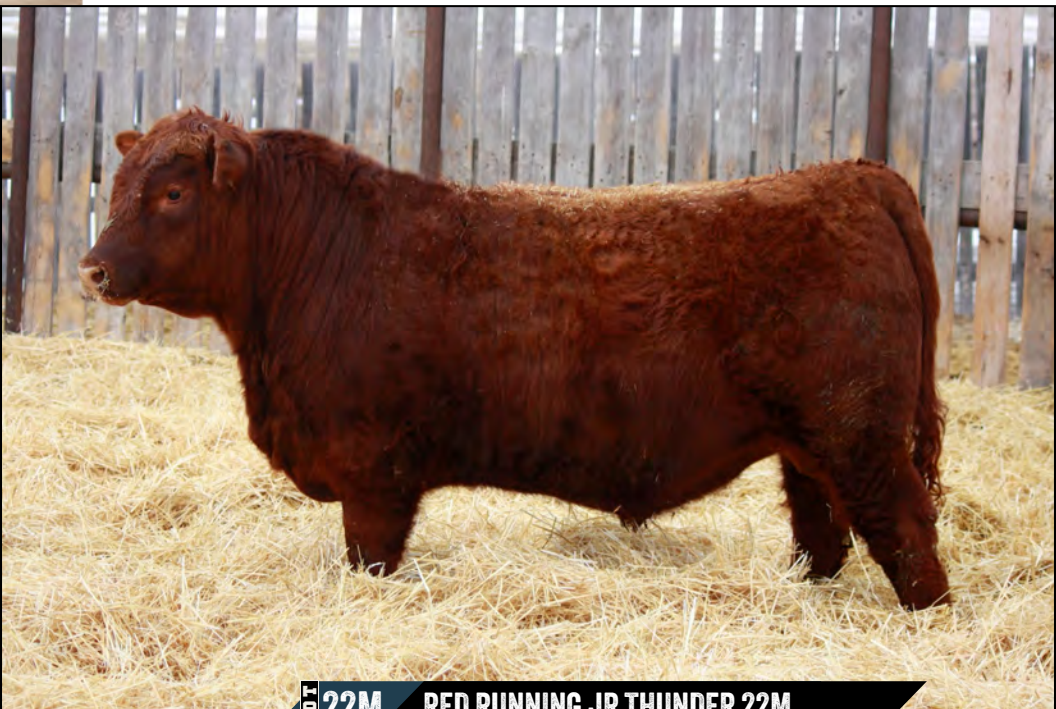

LOT

13M RED RUNNING JR STEALTH 13M

JRRA 13M

FEBRUARY 10 2024

2366898

RED SIX MILE STEALTH 269F
RED RUNNING JR STEALTH 177J
RED RUNNING JR RAWHIDE 88E

RED FLYING K WYOMING 27C
RED RUNNING JR 152F
RED RUNNING JR RAWHIDE 23D

PEAK DOT UNANIMOUS 586B
RED SIX MILE MISS LARK 855A
RED SIX MILE RUFF RIDE 51Z
RED RUNNING JR OUTLANDER 87C
RED TONGUE RIVER JESSE AT385
RED FLYING K KAREN 6A
RED SIX MILE RUFF RIDE 51Z
RED RUNNING JR WARCRAFT 103B

BW	WW	BW	WW	YW	MILK	CE
80	681	1.3	34	64	22	5.0

LOT

22M RED RUNNING JR THUNDER 22M

JRRA 22M

FEBRUARY 13 2024

2366905

RED JEWEL THUNDER 149H
RED RCR THUNDER 134K
RED RCR BRANDY 22H

RED RUNNING JR MASTERMIND 24Y
RED RUNNING JR MASTERMIND 152J
RED RUNNING JR RAWHIDE 60D

RED VGW THUNDER 654
RED JEWEL MISS CLEOPATRA 18D
RED WRAZ SEQUOIA 155E
RED RCR BRANDY 56F
RED SIX MILE MASTERMIND 786W
RED RUNNING JR PATRICK 5R
RED SIX MILE RUFF RIDE 51Z
RED RUNNING JR WARCRAFT 44B

BW	WW	BW	WW	YW	MILK	CE
80	662	2.7	50	84	23	0.0