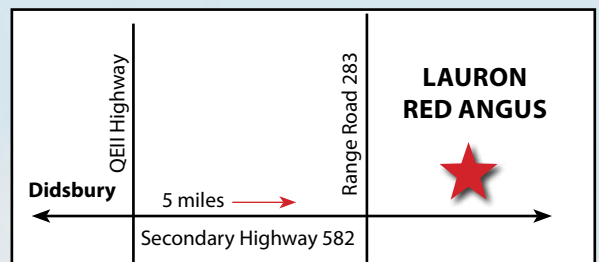

VIDEOS OF ALL BULLS ON OUR WEBSITE!

www.lauronredangus.com

SALE BARN

Red Cockburn Elevate 65K Lots 1-6

EPD's
CE
3.0
BW
1.8
WW
59
YW
97
MILK
23

Our choice at the Cockburn 2023 sale noted for calving ease and fabulous phenotype, foot structure and exceptional dam, he has exceeded our expectations and has delivered ten fold.