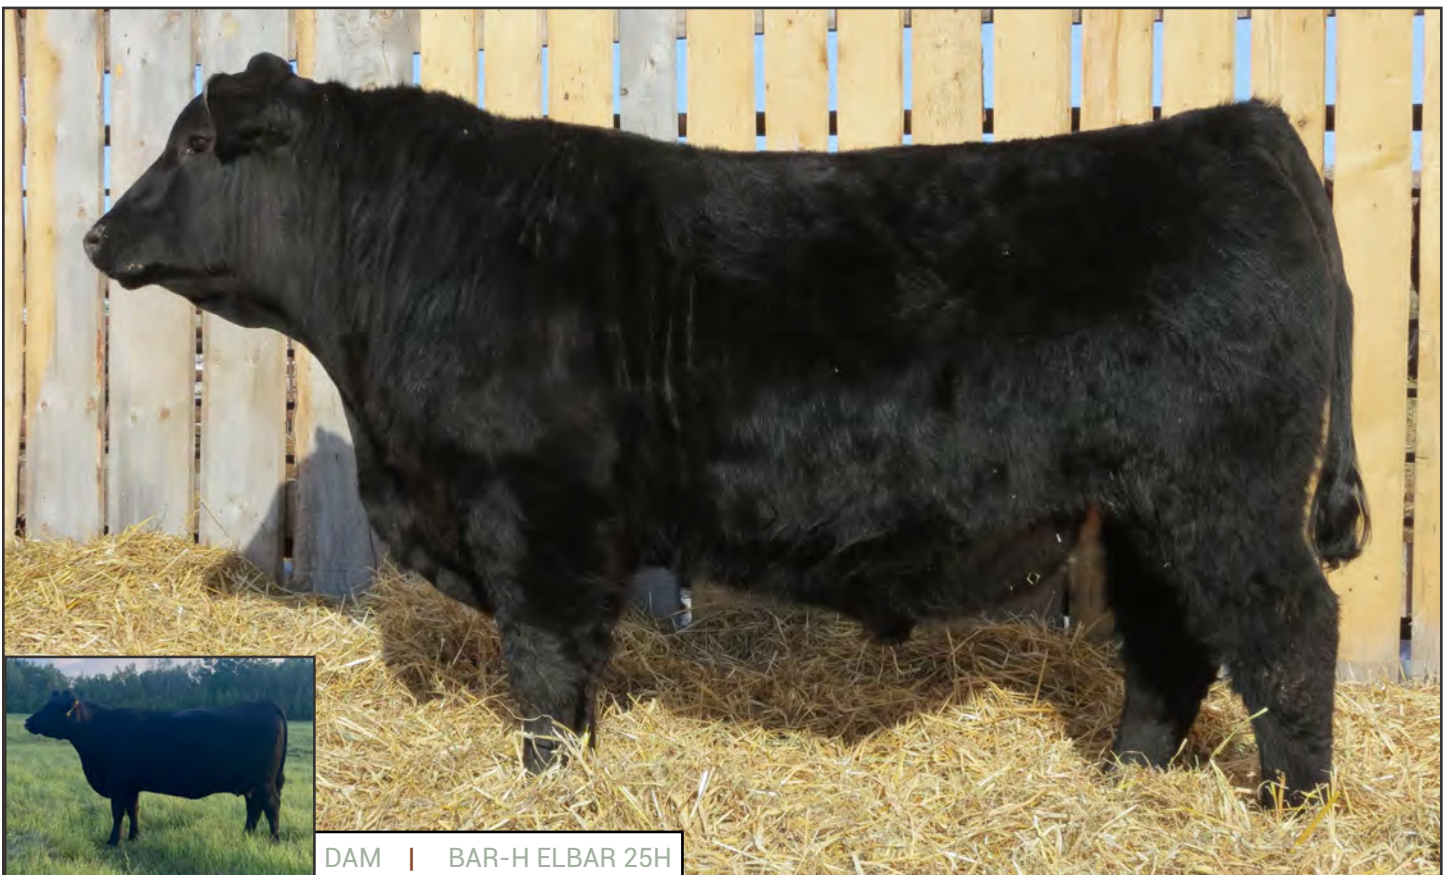

Hesston 233F was our high selling bull in our 2019 sale to Dale and Wendy Jacobson. We had the opportunity to purchase him back and continue on the Hesston line. Hesston sons are attractive, easy moving bulls with great feet and legs. His daughters are equally as good with a feminine Angus look.

CE
4.5

BW
1.4

WW
80

YW
140

MLK
25

BIRTH DATE
JANUARY 31 2024

Thick made correct Bar None son out of a good Trapper first calf heifer.

DAM | BAR-H ELBAR 25H

CE
-4.0

BW
4.3

WW
77

YW
134

MLK
19

BIRTH DATE
FEBRUARY 02 2024

25M is a powerful Stellar son that is backed by a tremendous cow. His dam 25H is an extremely long, fertile, feminine cow with lots of spring of rib and depth, with an outstanding udder. We retained 25M's full brother last year and has a very nice set of calves on the ground. He will give you heavy steers and top-notch replacement females.