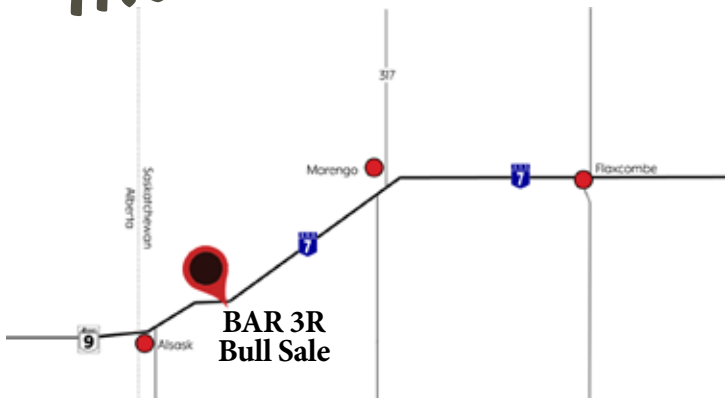

MAP to the sale

Sale will be held at Jamie Rea's ranch.

From Marengo

12 km west on Hwy 7 - south side of highway

From Alsask

4 km east on Hwy 7- south side of highway

REFERENCE SIRES

B BAR EMPIRE