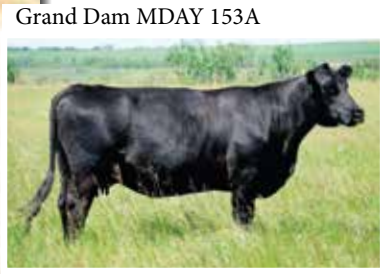

The Bronc sons have superb phenotype and demand your attention and 160L is no exception. This powerhouse herd bull prospect carries all the Angus traits that the Angus breed demands. His young dam is a powerful up and coming producer.
Oct 1 WW: 720 lbs

Dam 131G:
3 males Avg BW: 80 lbs
WWR: 111

Lot 57

RIVERCREST *BRONC* CT 160L

BALDRIDGE BRONC
Sire: WINDY WILLOWS BRONC 1J
WWF STUNNER ERICA 36G

EF COMMANDO 1366
BALDRIDGE ISABEL Y69
MUSGRAVE 316 STUNNER
WWF GAME DAY ERICA 20W

RIVERCREST MISSION CSP 15E
Dam: RIVERCREST ECHO 131G
BELVIN ECHO 153'13

CTTS 160L February 18 2023 2307090
BW: 89 lbs Adj WW: 680 lbs WW Ratio: 109

R B TOUR OF DUTY 177
RIVERCREST BLACKBIRD CSP31X
DURALTA 56S YELLOWSTONE 136X
HF ECHO 111T

CE	2
BW	2.7
WW	61
YW	107
Milk	30

Power and performance describes this potential herd bull. Superb structure and style along with his thickness will turn heads. Maternal brothers have sold to Ron Kimber and Wilhelm Ranching.
Oct 1 WW: 780 lbs

Dam 26D:
5 males Avg BW: 77 lbs
WWR: 101
1 female Avg BW: 90 lbs
WWR: 112

Lot 58

RIVERCREST *RENO* CT 161L

S A V RENOVATION 6822
Sire: BROOKING RENOVATION 9068
WERNER FOREVER LADY 5217

S A V RENOWN 3439
S A V MADAME PRIDE 0151
S A V BISMARCK 5682
W G A FOREVER LADY 0621

R B TOUR OF DUTY 177
Dam: RIVERCREST EUGENIE 26D
RIVERCREST EUGENIE 36R

CTTS 161L February 19 2023 2307091
BW: 91 lbs Adj WW: 722 lbs WW Ratio: 117

WERNER WAR PARTY 2417
B A LADY 6807 305
HF SHOW DOWN 28K
RIVERCREST EUGENIE 35J

CE	3
BW	2.6
WW	70
YW	121
Milk	22