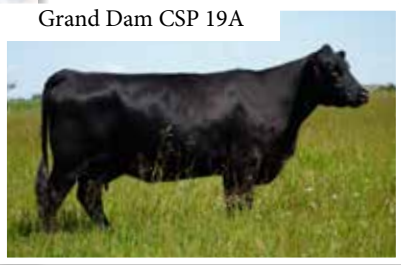

A proud fronted, majestic bull with length, style and structural balance. With herd bull credentials backed by his young dam who is a front pasture cow with a beautiful udder and flawless feet. We sold a son from 71A to Joey Felzien in one of our past sales.
Oct 1 WW: 755 lbs

Dam 71A:
2 males Avg BW: 87 lbs
WWR: 98
1 female Avg BW: 80 lbs
WWR: 98