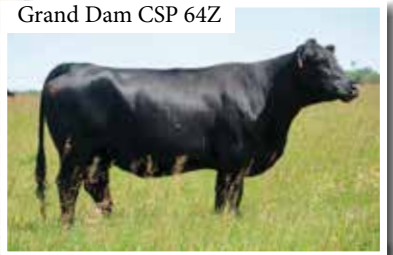

A dominating performance bull with power, muscle, massive volume and pure pouounds. He was our heaviest weaning bull of the entire calf crop. Two maternal brothers sold in past sales to Dan Webster and Laidlaw Ranching. The dam 67B is without a doubt one of our top cows here at Rivercrest. Everyone of her daughters have been retained and are currently active in our herd.
 Oct 1 WW: 880 lbs
 Dam 67B:
 5 males Avg BW: 88 lbs
 WWR: 112
 3 females Avg BW: 81 lbs
 WWR: 105