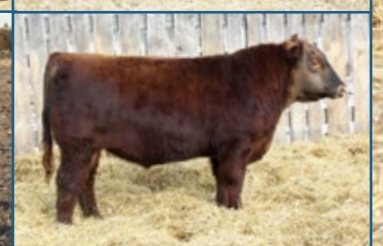

Sons

Daughters