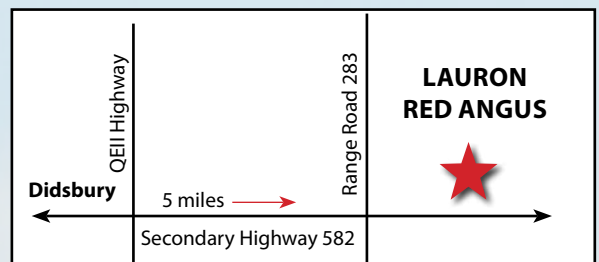

SALE STAFF

Auctioneer: Bryon Wolters
(780) 581-8396

RINGSTAFF:

John Copithorne
Cell (403) 650-7327
Craig Flewelling (403) 556-0515
Ken Wrubleski
Sale Day Phone (780) 239-4509

Mark Holowaychuk
(403) 896-4990

Roger Peters
(403) 828-9815

Jesse Emery
(780) 284-3490

ACCOMMODATIONS

Best Western: 1-800-528-1234
Ramada: 1-800-2Ramada

LIVESTOCK INSURANCE

Available sale day through
Cheryl Brown
Stockman's Insurance
Ph (403) 601-3460

CATALOGUE ABBREVIATIONS

B.W. Actual Birth Weight
205 Adj Adjusted Weaning Weight
365 Wt 365 Day Adjusted Yearling Wt

EPD'S

Expected Progeny Differences - EPDs are one tool to help in selecting decisions that compare an animal to his contemporary group, the numbers will change as the more data is collected and will increase the accuracy.

CE Basically predicts the percentage of unassisted births, the higher the number the higher unassisted births
WW ability of calves to grow from birth to weaning (expressed in lbs.)
YW Growth from birth to yearling (expressed in lbs.)
Milk Indicates milking ability of bull's daughters, expressed in lbs. of calf weaned.

CANADIAN ANGUS EPD AVERAGES 2023										
RED EPD's	CE	3.5	BW	2.0	WW	54	YW	95	MILK	23
BLACK EPD's	CE	2.8	BW	1.2	WW	43	YW	74	MILK	25

CALVING EASE LEGEND

"Calving Ease is related to factors including birth weight of the bull, gestation, nutrition, dam's genetics and her management and environment. The Calving Ease score is our best estimate considering Actual BW, EPDs, structure of the bull and genetics."

- **** Likely to have a high level of calving ease.
- *** Should be minimal problems for moderate size heifers.
- ** Recommended for second calvers or smaller framed cows 1100 -1300 lbs.
- Recommended for mature cows 1400 lbs. plus.