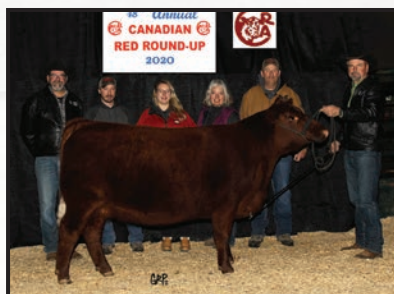

Guilty Pleasure 48G at RRUP