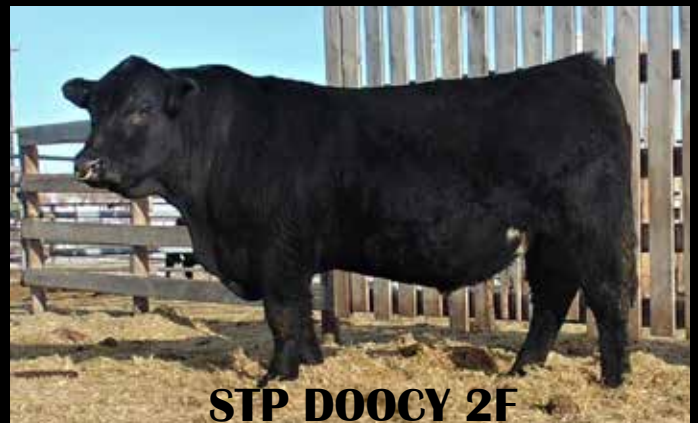

STP DOOCY 2F

PW Stock Farm

Peter & Tina, Maddie Watkins
Foothills, AB
(403) 650-8362
pwstockfarm1@gmail.com

GIT Performance Cattle

Gerry Isley, Langdon, AB
(403) 888-2577 gerry@gitloam.ca
Cody Isley, Namaka, AB
(403) 888-2578 codyisley@hotmail.com

Follow us on Facebook