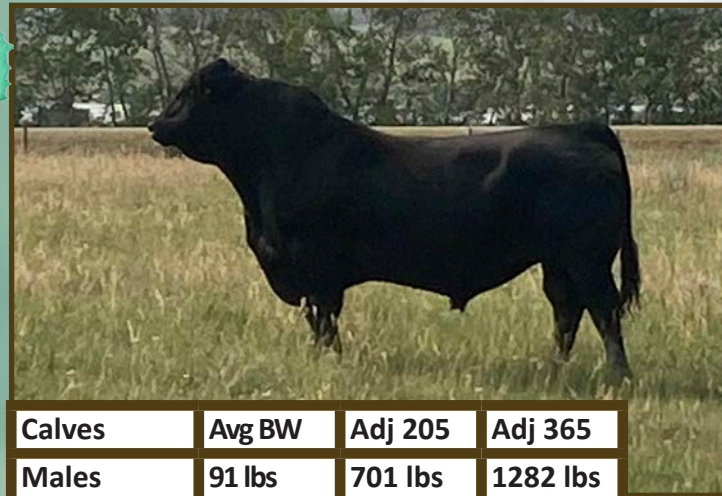

CRESCENT CREEK ALTERNATIVE 54F

Male WOS 54F January 23 2018 2041023

SITZ ALLIANCE 6595
CRESCENT CREEK ALLIANCE 29N
KBJ MISS COMPRESS 862K

CRESCENT CREEK ALTERNATIVE 516

B S S LIMITED DESIGN
CRESCENT CREEK LASSIE 48N
CRESCENT CREEK LASSIE 33H

O C C EMBLAZON 854E
B C C-J C L EMBLAZON 038-287
B C C 1531 ELDORENE 826-038

CRESCENT CREEK QUEEN RUTH 67Y

MINBURN MAIN EVENT 82R
CRESCENT CREEK QUEEN RUTH 56T
CRESCENT CREEK QUEEN RUTH 66M

BW	98
WW	870
YW	110
B EPD	5.9
W EPD	69
Y EPD	107
Milk	29
CE EPD	-6