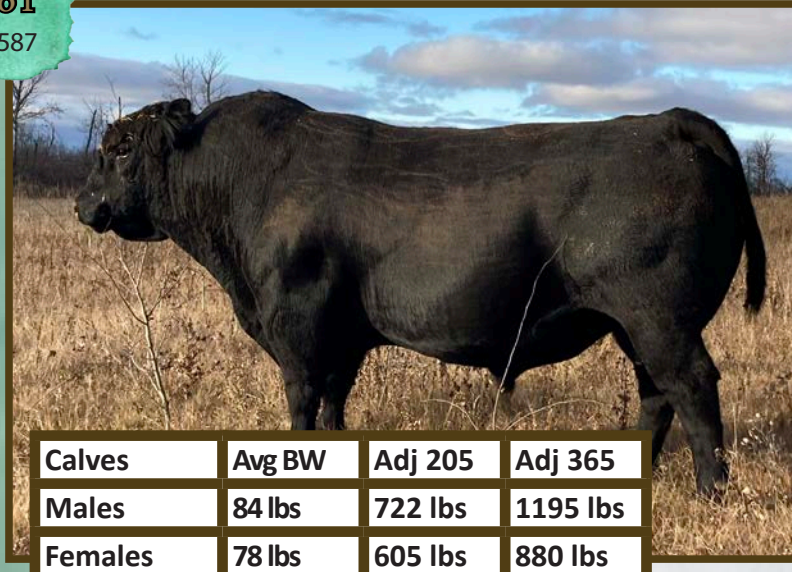

HA OUTSIDE 5161

MALE IMP 5161C FEBRUARY 24 2015 1950587

- MOGCK SURE SHOT
- KG SOLUTION 0018
- KG RITO LADY 8724L
- **HA OUTSIDE 3008**
- S A V BISMARCK 5682
- HA EVER LADY 1575
- HA EVER LADY 8066
- H A R B WINDY 702 J H
- APEX WINDY 078
- APEXETTE LUCY 6037
- **HABLACKAPLADY2338**
- PAPA FORTE 1921
- H A BLACKCAP LADY 1055
- H A RITO BLACKCAP 9038

BW	92
WW	665
YW	1302
BEPD	0.2
WEPD	49
YEPD	80
Milk	33
CEPD	8

Calves	Avg BW	Adj 205	Adj 365
Males	84 lbs	722 lbs	1195 lbs
Females	78 lbs	605 lbs	880 lbs

5161'S MILKING FEMALES ARE WHAT WE BELIEVE TO BE THE NEXT GREAT SET OF BROOD COWS HERE. "5161" HAS BECOME THE TRUE ANCHOR TO OUR PROGRAM. ONE CANNOT ASK FOR MORE THAN THIS BULL HAS DONE FOR OUR PROGRAM. HE IS HERE FOR THE LONG RUN. CO-OWNED WITH SHEIDGHAN ANGHUS

Lot 16 CRESCENT CREEK OUTRAGEOUS 54J

Male WOS 54J January 22 2021 2212985

HA OUTSIDE 5161

- O C C EMBLAZON 854E
- B C C J C L EMBLAZON 038-287
- B C C 1531 ELDORENE 826-038
- **CRESCENT CREEK QUEEN RUTH 67Y**
- MINBURN MAIN EVENT 82R
- CRESCENT CREEK QUEEN RUTH 56T
- CRESCENT CREEK QUEEN RUTH 66M

WOS 54J – Outrageous is right. Year after year the Outside cattle never stop impressing. Great foot structure, big tops, huge hip, and packed with muscle. Year after year these bulls rise to the top of the pen and top of the sale. These bulls offer calving ease with quick growth, exceptional shape, and extra muscle. This guy fits that mold. Clean front, good foot, and extra muscle to add extra value to your herd. Backed by the elite Dam 67Y to top it off. Last year the Outside cattle were very well accepted again and for good reason. They flat out work. Do not look past this guy as we feel he could be the best one come sale. Every day he keeps getting better.

BW	75	WW	701	YW	1234	CE	***	BEPD	1.9	WEPD	53	YEPD	84	Milk	27	CEPD	3