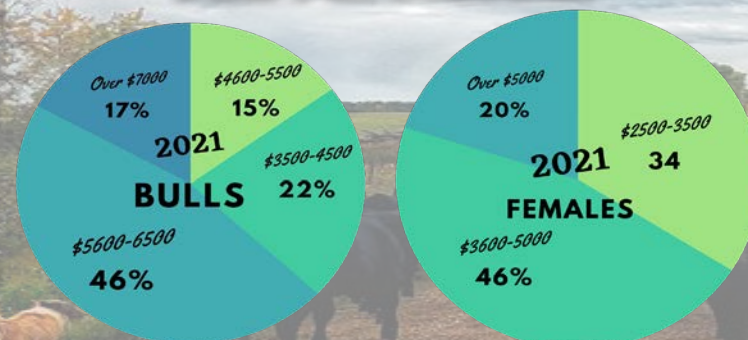

ACTUAL WEANING WEIGHTS ARE AVAILABLE UPON REQUEST.

Herd Health

THE VACCINATION PROGRAM CONSISTED OF EXPRESS 5 AND BLACKLEG SHOTS. ALL BREEDING FEMALES & BULLS WILL HAVE HAD THEIR PRE-BREEDING EXPRESS 5 VACCINE AND BLACKLEG BOOSTER PRIOR TO THE SALE. THE CATTLE HAVE HAD PLENTY OF EXERCISE IN LARGE PENS, AND ARE VERY FREE MOVING.

C
R
E
S
C
E
N
T
C
R
E
E
K
A
N
G
U
S

offering.....

64 BLACK ANGUS YEARLING BULLS

41 TOP CUT BLACK ANGUS OPEN FEMALES

Sale Day Phones

SALEBARN	306.876.4420
WESCELL	306.728.8284
WADECELL	306.730.7673
RYAN HURLBURT	306.292.9812
MARK HOLOWAYCHUK, OBI	403.896.4990
KURT PEDERSEN, OBI	780.209.9999
ROGER PETERS, OBI	403.828.9815
NATE MARIN, RING SERVICE	306.869.7130
MARK STOCK, RING SERVICE	403.357.8104
DARIN BOUCHARD	204.761.5251
JACKIE SAWLEY	306.607.9042

Sale Info

- Enrolled on CAP (Canadian Angus Performance)
- All cattle ROP tested since 1965 (a firm belief for producing superior beef cattle at Crescent Creek)
- All Crescent Creek Cattle are Fully Guaranteed for both soundness and fertility
- Bulls will be semen tested as well as have scrotal measurements (available sale day)
- Delivery can be arranged with Crescent Creek
- Crescent Creek's breeding program has developed many 1/2 and 3/4 brothers (Consistency Counts)
- Actual sale weights will be available sale day.
- Crescent Creek reserves the right to collect semen on any bull.

CRESCENT CREEK CATTLE

ARE AFFORDABLE

$100 Discount on purchases over $3000
If taken home within 7 days of the sale

TALK TO WES OR WADE ABOUT
OUR SIGHT UNSEEN PROGRAM

SPECIAL REPRESENTATIVES

Myles Immerkar, CEO Canadian Angus Association
Bob Toner, Canadian Angus Association
Chad Hollinger, President SK Angus Association

INSURANCE

Bonnie Thompson, Alameda Agencies - 306-489-2258
cell: 306-489-2053
fax: 306-483-7311

TERMS OF SALE

Cash or cheque at par payable on Sale Day, unless other arrangements have been made prior to sale. Registration papers will be transferred only upon full and final payment. Announcements from the block will take precedence over printed material in the catalog.

PAYMENT TERMS

Females 60% down sale day, 40% October 1, 2022, two cheques sale day.

TERMS & CONDITIONS

All cattle sell under the standard terms and conditions set forth by the Canadian Angus Association. Precautions have been taken to ensure your safety, neither Owners or Management are responsible for any accidents.

Crescent Creek Angus will keep animals until May 1, 2022. Crescent Creek Angus is not liable for any injuries or death on uninsured bulls
Insurance on animals staying at the farm is encouraged.

ACCOMMODATIONS

Melville Inn, Melville, SK - 306-728-5255
Sigma Inn & Suites, Melville, SK - 306-728-4688
Howard Johnson, Melville, SK - 306-728-4546

BULL VOLUME DISCOUNT

3% on 3 bulls, 4% on 4 bulls, 5% on 5 bulls or more

FEED SPECIALIST

Carson Kristjanson 306-269-7845

SEMEN EVALUATION/EMBRYO WORK

Peak Vet Services, Semen Evaluation 306-692-4800

HERD HEALTH

Melville Vet Clinic 306-728-4456
Animal Health Center of Melville - 306-728-2633

VIDEOS

Chris Moulding - 306-690-9450

PICTURES

Tyler Harris Photography

CLIPPING

Rose Curry & Janice Ludwig

SALEBOOK

Katie Olynyk Anderson- KatieDidOkay Designs