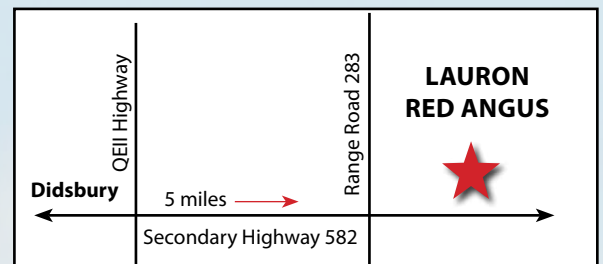

## Red Mar Mac DM Trooper 39G Lots 1- 6

A new source of genetics bringing calving ease, eye appeal, powerful performance and a wealth of maternal power. (BW 80 lbs. Adj. WW 794 Adj. YW 1544) Used on both heifers and cows, progeny average 83 lbs. We are very happy with the results Trooper has brought to our program. High selling Lot for Mar Mac Farms 2020.