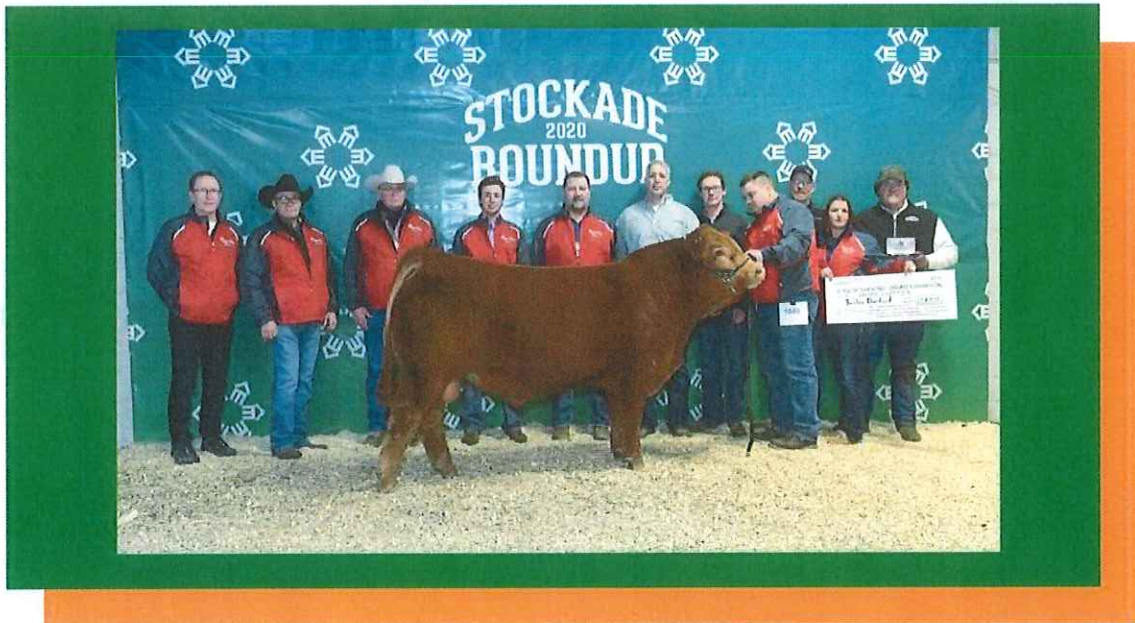

# KING OF THE RING BULL JACKPOT SHOW

**November 4, 2021**  
**6:30 PM**

# Thank You to Our **KING OF THE RING** Sponsors

## Darryl Clark

*Darryl Clark ranches, along with his wife, Layne, and daughters, Kaleigh and Harper, near Edgerton, AB. Darryl was fortunate enough to work for the Trefiak family while attending school and developed an interest in purebred cattle. His interest was cultivated and in 1992 a small group of 25 select Red Angus females were purchased to start their story. Over the years their numbers increased, and now Aspen View Angus Farms calves out 425 females annually.*