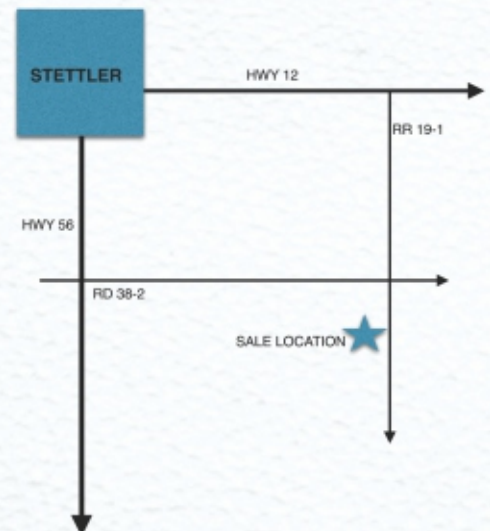

Open House Sunday, February 16, 2020
or can be viewed anytime if arranged.

Directions

Go East of Stettler on Highway 12 for 4 miles to RR 19-1,
then South 4.5 miles.
We are located on the West side of the road.

Volume Discount

3% on purchase of 3 bulls or more
5% on purchase of 5 bulls or more

Sale Announcements

Information in catalogue is believed to be accurate as of printing. Sale day announcements by consignors or sales staff will take precedence over information appearing in this catalogue.

Insurance

Stockmens Insurance Agent - Karen Bouchard 403-501-1326

Can't make it to the sale? **Watch & Bid Online.**

With DLMS you can Watch, Listen & Bid on your computer just like you were there with online bidding over the internet

Instructions for Viewing And Bidding At the Sale

Visit www.dlms.ca, Fill out the registration form located under registration and sign-up for your free user account to select a username and password.

BIDDERS - To be approved as a bidder, Log in and click BUYER APPROVAL tab, select the sale you are interested in bidding at and click sign up.

For more information or for help getting approved Call:
Whitney Bosovich 780.991-3025 or Mark Shologan - 780-699-5082

Direct Livestock Marketing Systems
We're Making the Connection

DLMS
www.dlms.ca

To find an agent or sale near you today
visit www.dlms.ca

Purebred Sales • Daily Presort Sales
Direct Off-farm Sales every Thursdays at 10:00 am