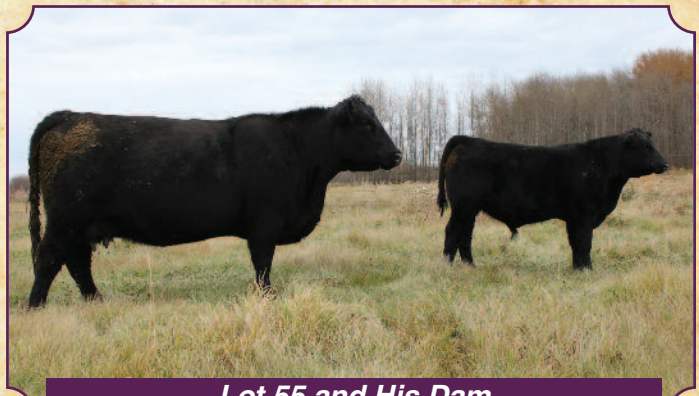

Lot 55 and His Dam

To Be a Champion, It Takes Commitment. Drive. Integrity.

Complete Feeds
Supplements/Premixes/Minerals
Custom Formulations

On Site Nutritionists
Farm and Ranch Supplies
Commodities

Oat Processing Facilities
Forage Seed and Supplies

More than just a feed company.

Grande Prairie
780-532-3151
800-243-0415

www.championfeeds.com