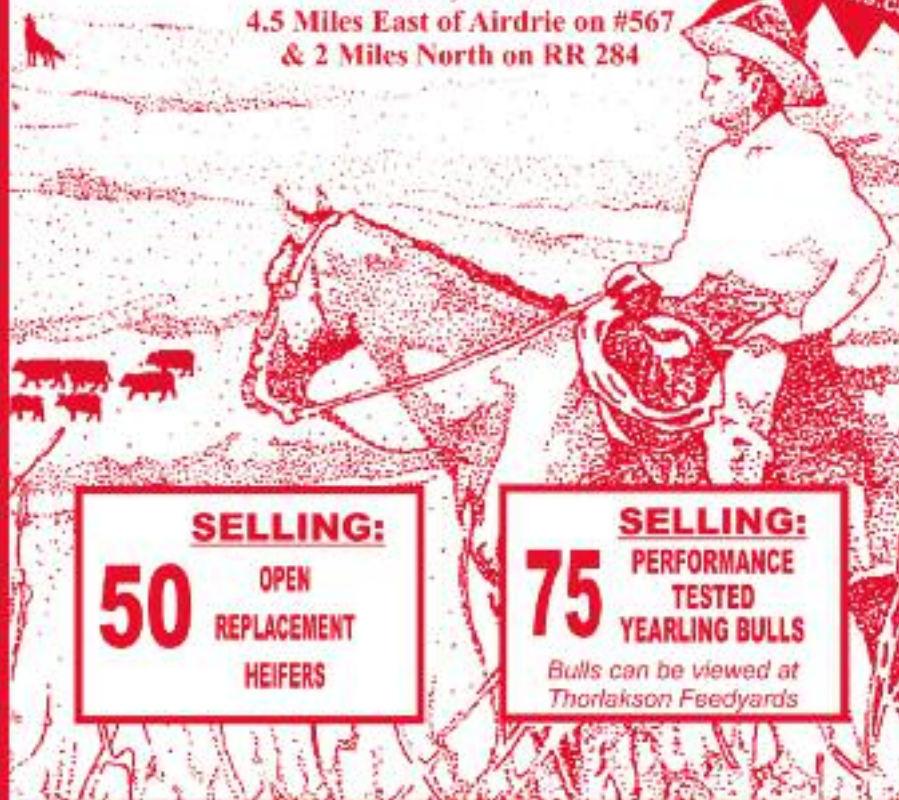

# PRAIRIE GRASS

## RED ANGUS BULL SALE

23 rd ANNUAL

SATURDAY, MARCH 23, 2013

1:00 P.M.

The Bull Pen Arena  
Thorlakson Feedyards  
Airdrie, Alberta

4.5 Miles East of Airdrie on #567  
& 2 Miles North on RR 284

View Colour  
Catalogue Online  
@ [www.dlms.ca](http://www.dlms.ca)

**SELLING:**

**50**

OPEN  
REPLACEMENT  
HEIFERS

**SELLING:**

**75**

PERFORMANCE  
TESTED  
YEARLING BULLS

*Bulls can be viewed at  
Thorlakson Feedyards*

**BEISEKER RED  
ANGUS**